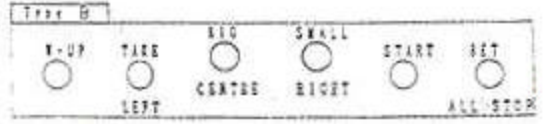

DYNA <EL DORADO> OPERATION MANUAL

DIP SW (No. 5)		1	2	3	4	5	6	7	8
Coin In Limit	20.000	ON	ON						
	10.000	OFF	ON						
	5.000	ON	OFF						
	1.000	OFF	OFF						
Bonus Game Rate Option	3-2-1			ON	ON				
	6-3-1			OFF	ON				
	9-5-1			ON	OFF				
	12-7-1			OFF	OFF				
Double Up-nude Display	Display					ON			
	Not Display					OFF			
Type of Skill Stop	Type B					OFF	ON		
	Type C					ON	OFF		
	No Skill Stop					OFF	OFF		
Skill Stop Use	Use							ON	
All Stop	Not Use							OFF	

DIP SW (No. 6)		1	2	3	4	5	6	7	8
bonus Spin	Use	ON							
	Not Use	OFF							
Not Used									

DIP SW (No. 5)-6-7

"BIG" BUTTON ALSO CAN BE USED FOR SKILL STOPS. 1ST PUSH LEFT REEL, 2ND CENTER AND 3RD RIGHT REEL.