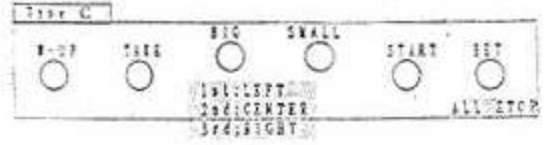

DYNA <EL DORADO> OPERATION MANUAL

DIP SW (No. 5)		1	2	3	4	5	6	7	8
Coin In Limit	20.000	ON	ON						
	10.000	OFF	ON						
	5.000	ON	OFF						
	1.000	OFF	OFF						
Bonus Game Rate Option	3-2-1			ON	ON				
	6-3-1			OFF	ON				
	9-5-1			ON	OFF				
	12-7-1			OFF	OFF				
Double Up-nude Display	Display					ON			
	Not Display					OFF			
Type of Skill Stop	Type B					OFF	ON		
	Type C					ON	OFF		
	No Skill Stop					OFF	OFF		
Skill Stop Use	Use							ON	
All Stop	Not Use							OFF	

DIP SW (No. 6)		1	2	3	4	5	6	7	8
bonus Spin	Use	ON							
	Not Use	OFF							
Not Used									

DIP SW (No. 5)-6-7

"BIG" BUTTON ALSO CAN BE USED FOR SKILL STOPS. 1ST PUSH LEFT REEL, 2ND CENTER AND 3RD RIGHT REEL.