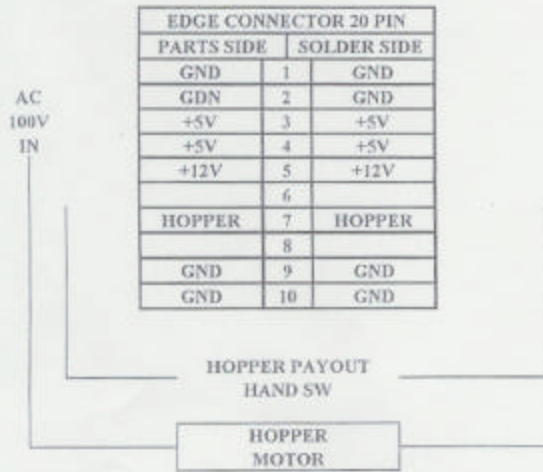

CHERRY MASTER

DIP SWITCH #1		1	2	3	4	5	6	7	8
Not Used									
Hopper Out Sw	Active Low		OFF						
	Active High		ON						
Type Of Payout @ IN	Payout SH			OFF					
	Automatic			ON					
DoubleUp	LOST				OFF				
	Even				ON				
DoubleUp Pay rate	80%					OFF			
	90%					ON			
DoubleUp ON/OFF	ON						OFF		
	OFF						ON		
Bet Max	8 Bet							OFF	OFF
	16 Bet							ON	OFF
	32 Bet							OFF	ON
	64 Bet							ON	ON

DIP SWITCH #2		1	2	3	4	5	6	7	8
Main Game Pay-Rate	90 86% 80	OFF	OFF	OFF					
	85 78% 75	ON	OFF	OFF					
	80 70% 70	OFF	ON	OFF					
	75 62% 65	ON	ON	OFF					
	70 54% 60	OFF	OFF	ON					
Hopper Limit	65 46% 55	ON	OFF	ON					
	60 38% 50	OFF	ON	ON					
	55 30% 45	ON	ON	ON					
Sound On/Off Odds over 100	300				OFF	OFF			
	500				ON	OFF			
	1000				OFF	ON			
	Unlimited				ON	ON			
Type of Kcy in	ON						OFF		
	OFF						ON		
Bet Limit for Center Super 7	D Type							OFF	
	C-Type							ON	
Unlimited	Unlimited								OFF
	Limited								ON
Number is fixed by 4-6									

DIP SWITCH #5		1	2	3	4	5	6	7	8
Display of Doll on Demo	Display	ON							
	Undisplay	OFF							
Coin in Limit	20,000		ON	ON					
	10,000		OFF	ON					
	5,000		ON	OFF					
	1,000		OFF	OFF					
Condition for 3 Kind of Bonus	3-2-1				ON	ON			
	6-3-1				OFF	ON			
	9-5-1				ON	OFF			
	12-7-1				OFF	OFF			
Disp. of Doll at All Fr. Bonus	High						ON		
	Low						OFF		
Not Used									
Test Mode for Disp. of Doll	Test-mode								ON
	Usual								OFF

EDGE CONNECTOR 72 PIN		
PARTS SIDE		SOLDER SIDE
VIDEO RED	1	VIDEO GREEN
VIDEO BLUE	2	VIDEO SYNC.
SPEAKER	3	SP. GND
	4	
	5	
	6	
	7	
SERVICE COIN	8	
START	9	
ODDS SMALL	10	
BET	11	
TAKE SCORE	12	
DOUBLE UP	13	
	14	
	15	
BIG	16	
	17	
COIN A	18	KEY IN
COIN C	19	COIN D (HOPPER)
ANALIZER	20	CONFIRM
PAYOUT	21	KEY DOWN
HOPPER FULL	22	HOPPER SW
COUNTER A	23	
COUNTER B	24	
COUNTER C	25	
COUNTER D	26	LACK OF HOPPER COUNTER
HOPPER COUNTER	27	
KEY DOWN COUNTER	28	
START LAMP	29	
CANCEL LAMP	30	
BET LAMP	31	
TAKE SCORE LAMP	32	
DOUBLE UP LAMP	33	
	34	
	35	
GND	36	GND